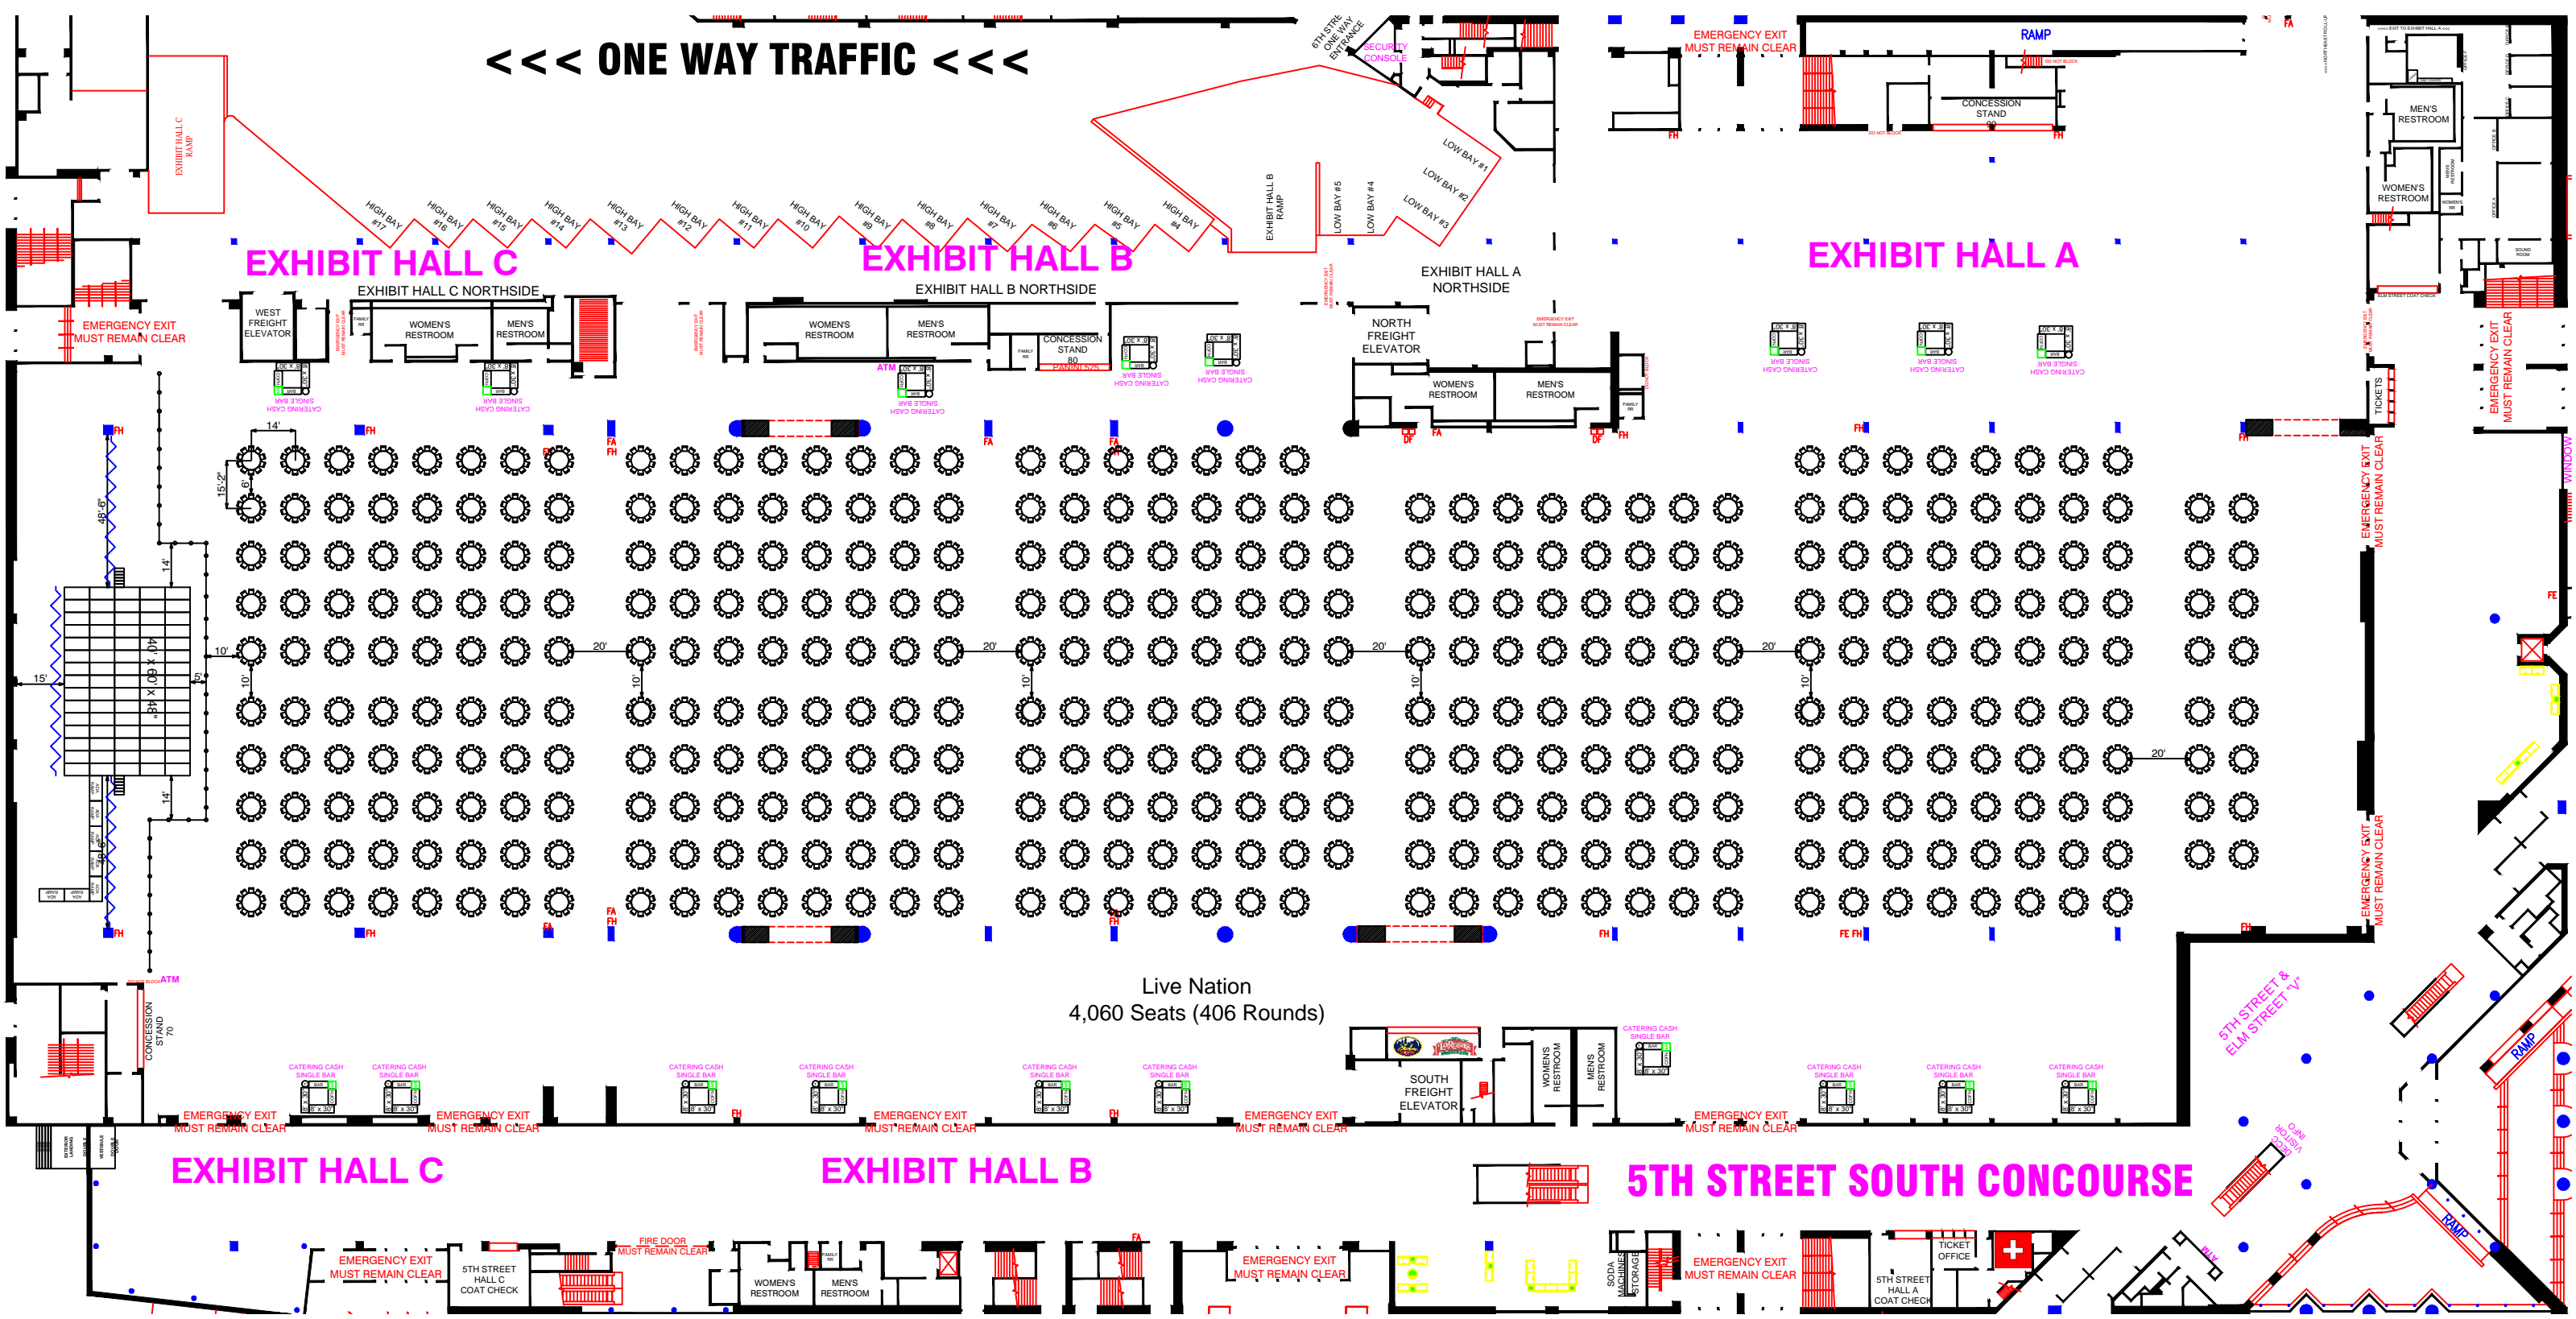

<<< ONE WAY TRAFFIC >>>

Live Nation
4,060 Seats (406 Rounds)