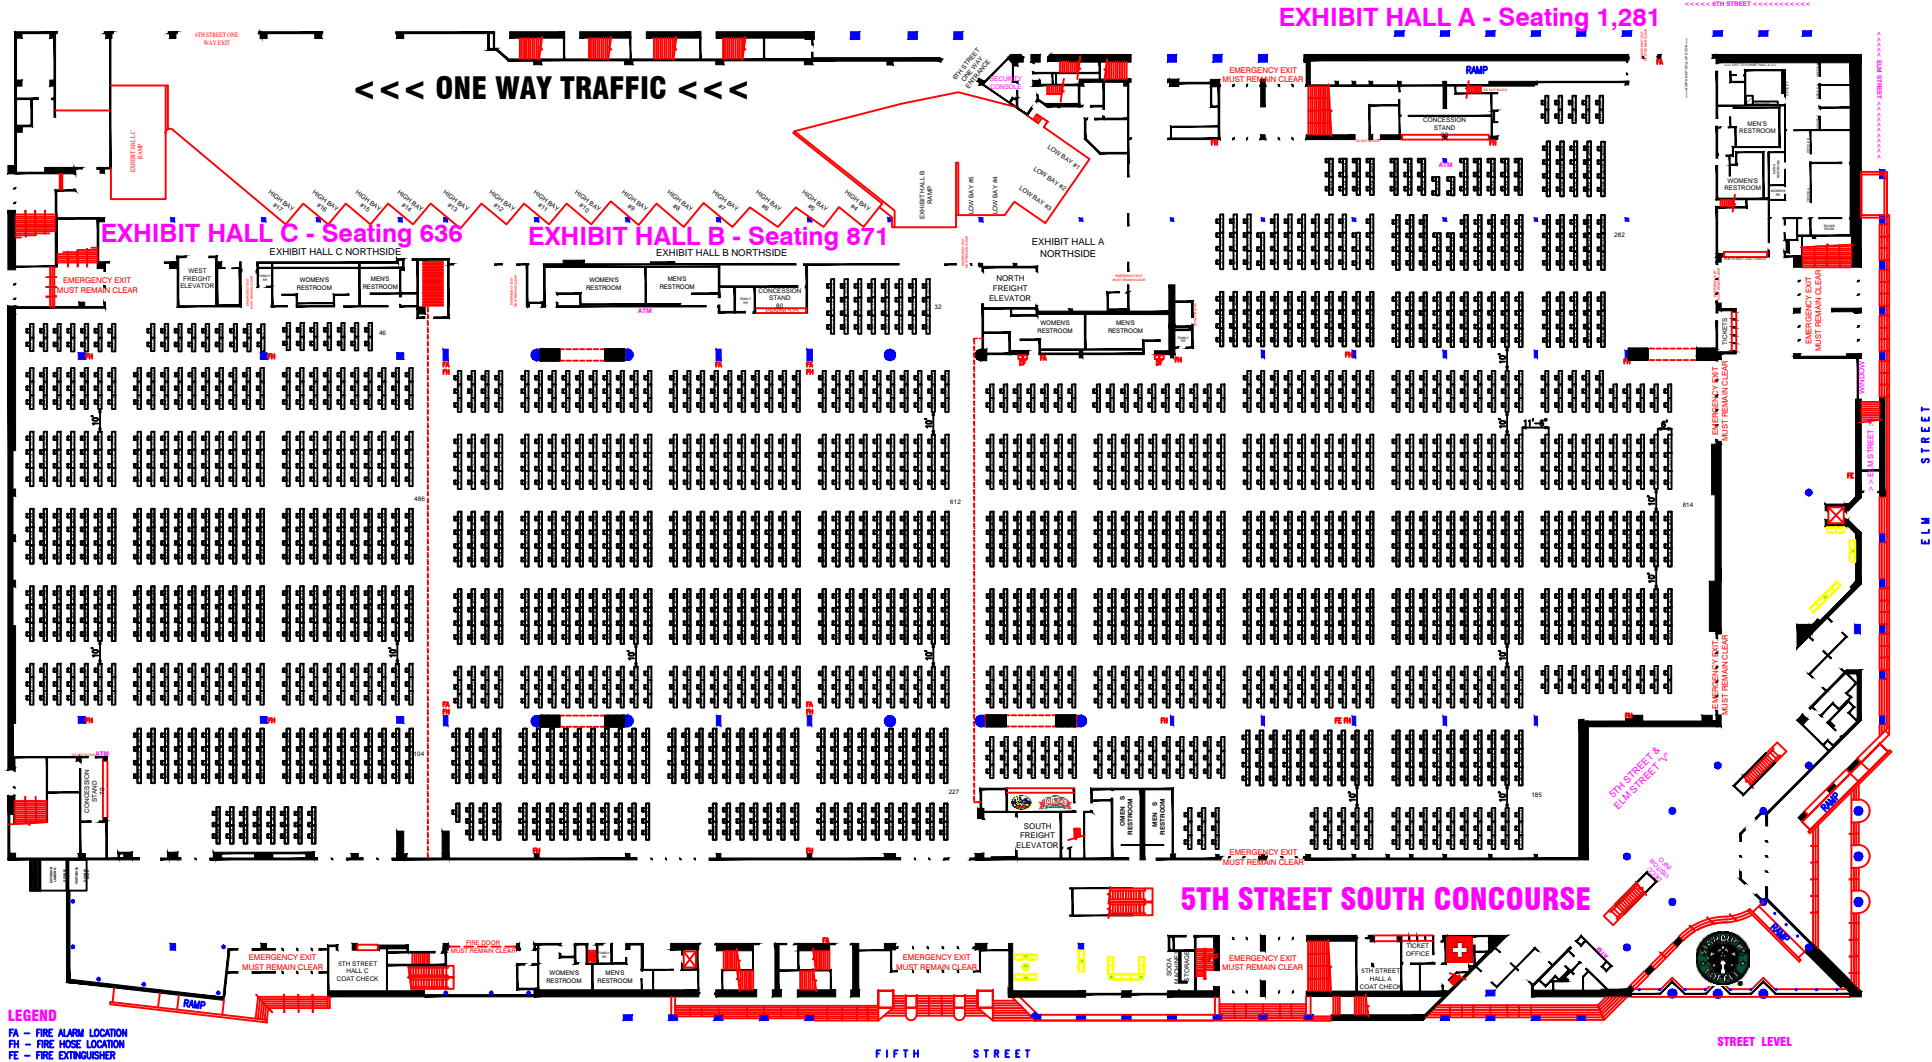

DUKE ENERGY CONVENTION CENTER

CINCINNATI, OHIO
SIXTH STREET

Duke Energy Convention Center
CINCINNATI